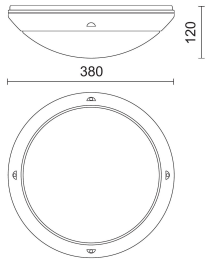

## 142000 - 380T

Design:

IP 65 IK 10

Product Code	Color
142000	White

### Lighting specifications

**i** Stated L.O.R. and delivered lumens values are related to standard beam angle versions

Lamp description	HE E27 100W
Watt source (W)	100
Lamp type	HE
Lamp holder	E27
Lamp description	FBT E27 20W
Nominal lumens on thermal regime (lm)	6500
Watt source (W)	20
Lamp type	FBT
Lamp holder	E27
Diffuser	Polycarbonate

### Optical specifications

Light distribution	Symmetric
Emission	Direct
Aiming	Fixed
Light beam	110°

### Weight and dimension

Height (mm)	120
Diameter (mm)	380
Weight (Kg)	1.2

Power tolerance  $\pm 5\%$  - Luminous flux tolerance  $\pm 5\%$  - Measurement uncertainty  $\pm 10\%$  - Ta: 25°C